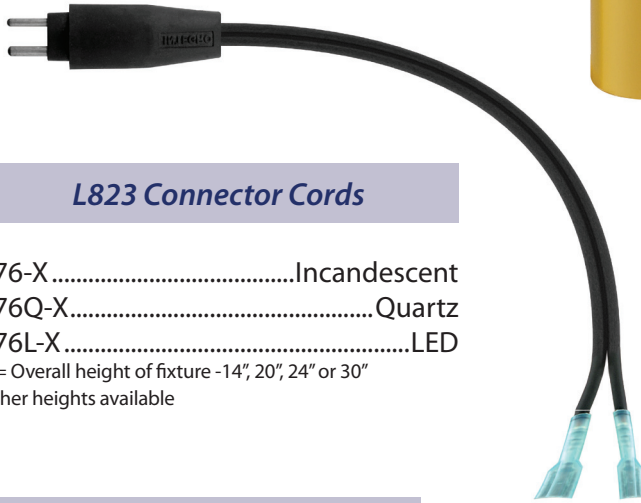

Miscellaneous Parts

Mounting Columns

- #77 14" Fixture Height
 - #78 20" Fixture Height
 - #78-16 24" Fixture Height
 - #79 30" Fixture Height
- Other heights available

L823 Connector Cords

- #76-X Incandescent
 - #76Q-X Quartz
 - #76L-X LED
- X = Overall height of fixture - 14", 20", 24" or 30"
Other heights available

Couplings

#58
Frangible coupling 1.5" thread for 1" dia. column

#59-E (Natural) #59-E-P (Painted)
Frangible coupling 2" thread for 2" EMT

#59-A
Frangible coupling 2" thread both ends

#59
Frangible coupling 2" thread

#58-2
Frangible coupling 2" thread for 1" dia. column

Clamps

#61
Lens clamp for medium intensity head assemblies #216 and #68

#60Q
Lens clamp for high intensity quartz head assemblies #213Q and #216SE

#60
Lens clamp for high intensity incandescent head assembly #213X