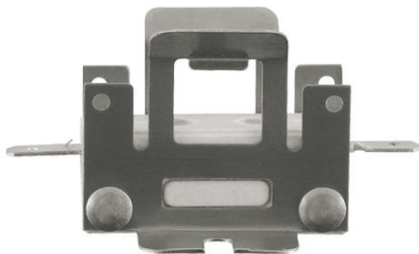

Lamps

*Airport Lighting Company
has the right size lamp
to fit your needs.*

*Many other types available.
Call today.*

ITEM#	WATTS	VOLTS	AMPS	BASE
① #100Q	30		6.6	2-pin P.F.
② #101Q	45		6.6	2-pin P.F.
③ #103	120		6.6	2-pin P.F.
④ #105	200		6.6	2-pin P.F.
⑤ #100	30		6.6	Med. P.F.
⑥ #101	45		6.6	Med. P.F.
⑦ #116	116	120/130		Med. Screw
⑧ #108	204		6.6	Med. P.F.
⑨ #111Q	1000	120		Mog. End Prong
⑩ #111	1000	120		Mog. Bip

Lamp Sockets

#73-Q
Quartz socket for use in medium and high intensity lights, 2 pin prefocus

#73-P
Incandescent phenolic lamp socket for use in medium and high intensity lights, medium prefocus