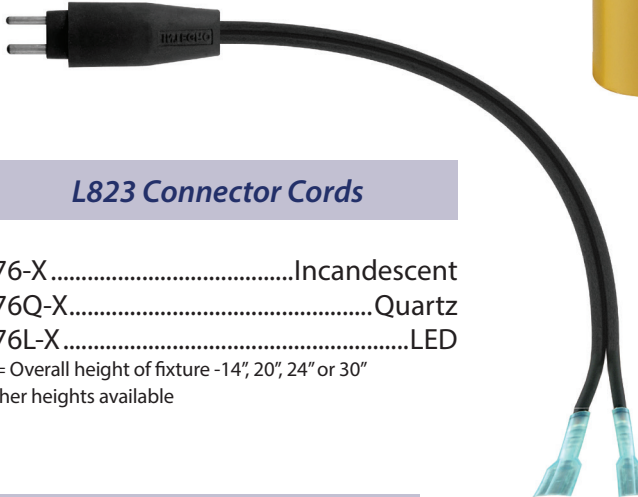

Miscellaneous Parts

Mounting Columns

- #77 14" Fixture Height
 - #78 20" Fixture Height
 - #78-16..... 24" Fixture Height
 - #79 30" Fixture Height
- Other heights available

L823 Connector Cords

- #76-XIncandescent
 - #76Q-X.....Quartz
 - #76L-XLED
- X = Overall height of fixture -14", 20", 24" or 30"
Other heights available

Couplings

#58
Frangible coupling 1.5" thread for 1" dia. column

#59-E (Natural) #59-E-P (Painted)
Frangible coupling 2" thread for 2" EMT

#59-A
Frangible coupling 2" thread both ends

#59
Frangible coupling 2" thread

#58-2
Frangible coupling 2" thread for 1" dia. column

Clamps

#61
Lens clamp for medium intensity head assemblies #216 and #68

#60Q
Lens clamp for high intensity quartz head assemblies #213Q and #216SE

#60
Lens clamp for high intensity incandescent head assembly #213X